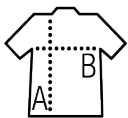

page 179

Quality

PIQUÉ 170
100% combed Ringspun cotton
Rib collar
Reinforcing tape on neck

Style

Short sleeves
Tone on tone 3 button placket
Straight hem with side slits
Cut and sewn

Available sizes

Sizes	4 years	6 years	8 years	10 years	12 years
cm	96/104 cm	106/116 cm	118/128 cm	130/140 cm	142/152 cm
A/B	44/34	47/37	50/40	54/43	58/46

Available colours

Packaging

Carton size : 42 x 30 x 26 cm

Weight per carton : 0.00 kg

Related products

SOL'S SUMMER II
11342